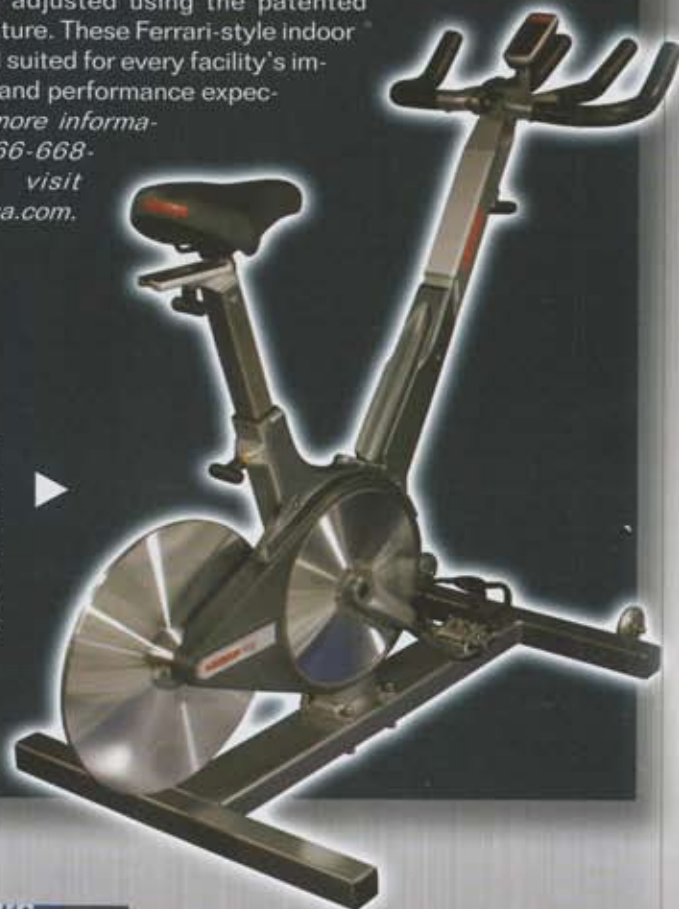

MOTUS USA M-RACING SERIES FUSION MODEL

M-Racing by Motus USA incorporates unique features like rear-wheel drive technology and triple-layer powder coatings for product longevity. The FUSION and NRG models boast a sleek racing silhouette, comfort handlebars and an ergonomic saddle. With an on-board computer and heart-rate monitor, users can enjoy instant access to real-time monitoring of statistics. Tension is easily adjusted using the patented Accujust™ feature. These Ferrari-style indoor cycles are well suited for every facility's image demands and performance expectations. *For more information, call 866-668-8766 or visit www.motususa.com.*

KEISER M3 INDOOR CYCLE

The new Keiser M3 indoor cycle is the result of over a decade of cycle development. Every single component, from the handles to the base, has been scrutinized and quality-tested. The true hallmark of the M3 is its durability; the M3 is constructed of corrosive resistant materials, has a resistance system that doesn't wear and is virtually maintenance free. It requires less work to keep it running. The M3 offers a smooth feel, whisper-quiet ride and ease of use. *For more information, visit www.keiser.com or call 800-888-7009.*