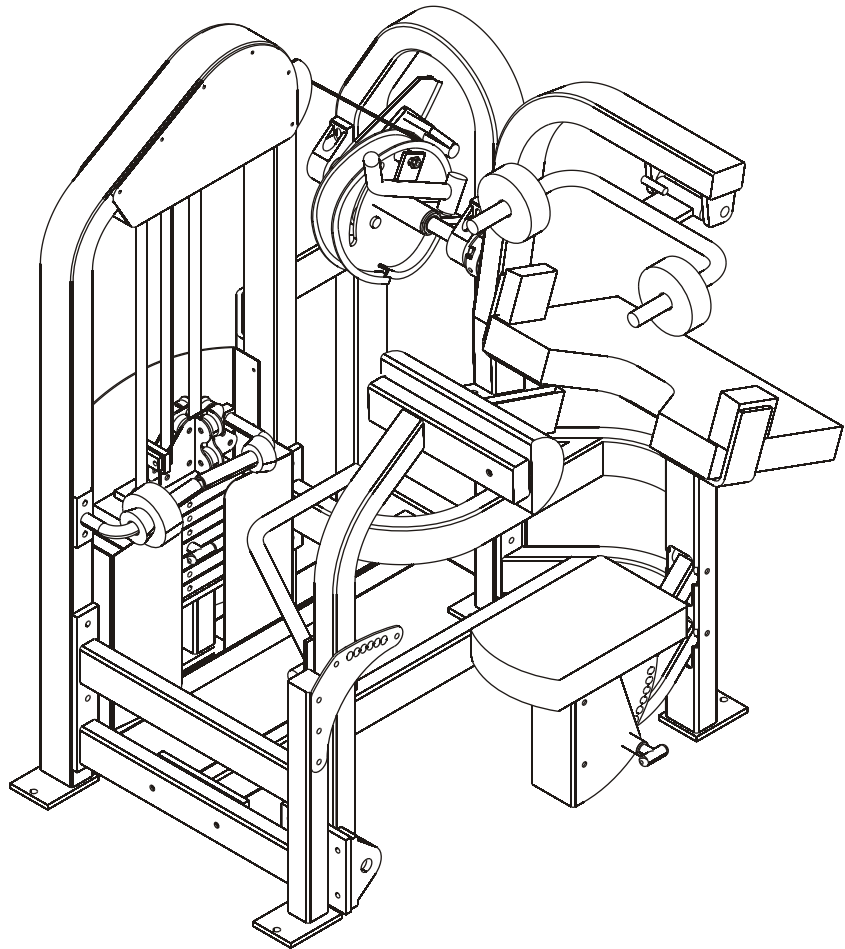

##### Dimensions:

US 44" W X 44" L X 52" H

Metric 112 cm W X 112 cm L X 132 cm H

##### Weight Stack:

US 85 lbs. total, 1-5 lb, 1-10 lb, 7-10 lb

Metric 39 kg total, 1-2 kg, 1-4 kg, 7-4 kg

##### Total Weight:

US 370 lbs.

Metric 168 kg

#### Features:

- Four bar linkage, gas-assisted seat has 8 adjustment positions to accommodate various size trainees.
- Back pad adjusts to 6 positions allowing the trainee to position the elbow joint at the biomechanically correct position.
- 20° angled elbow pad accommodates various size trainees and allows full range of motion.
- Smart Strength technology offers 3 different cam profiles simply by adjusting the cam; resistance curves are altered to stimulate different muscle fibers.
- Add on weights in 5 lb increments allow the trainee to fine tune their resistance requirements.
- Roller bearings are used to guide the weight stack top plate creating a smoother motion and consistent stem alignment.
- Adjustable cam has been modified to create strength curves specific for youth.